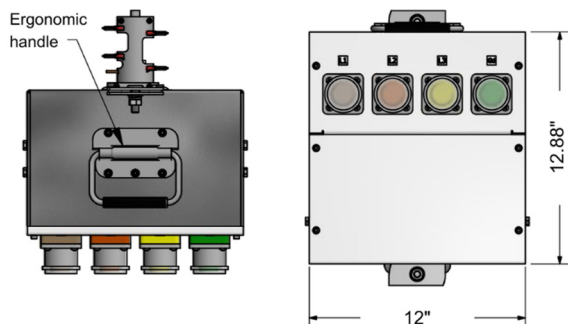

Choose from our extensive inventory of load bank tap-offs and associated gear. Elevate your testing process without breaking the bank.

Choose one of the following based on your Starline system model:

- For T5 Starline Systems:
TBT5G-250/400-4DG-LOADBANK-RENTAL
- For T3 Starline Systems:
TB225-4-LOADBANK-RENTAL

FEATURES

- Most compact tap-off unit on the market
- Flexible weekly and monthly contracts
- Ergonomic carry handle
- 400A / 480V rated

BENEFITS

- Lighter weight for easy installation
- Saves money and storage space
- Safest, most compact design on the market