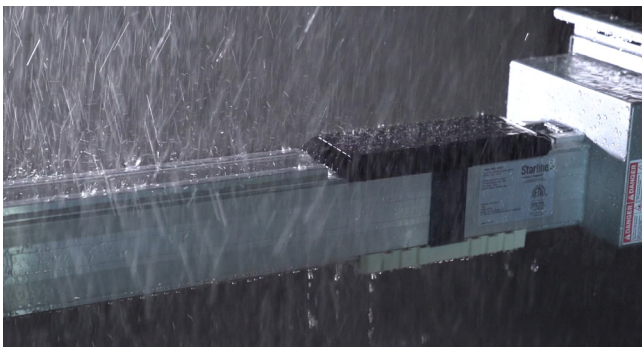

Field Services for Starline Series-S Track Busway

When selecting a high-performance busway system in your facility, the Starline Series-S Track Busway is an excellent choice. Not only does it offer exceptional performance, functionality, and flexibility, but it also boasts an impressive IP54 ingress-protection rating. To guarantee the ongoing success of your project, it's essential to have a professional technician inspect and validate the installation of the system. That's where Starline's Certified Technicians come in. They have the expertise and experience to ensure your busway is installed correctly and functions optimally. Starline's commissioning team can also fully commission your new busway systems, train personnel and contractors, and provide ongoing maintenance throughout its years of service. With Starline, you can rest assured that your busway system is in good hands.